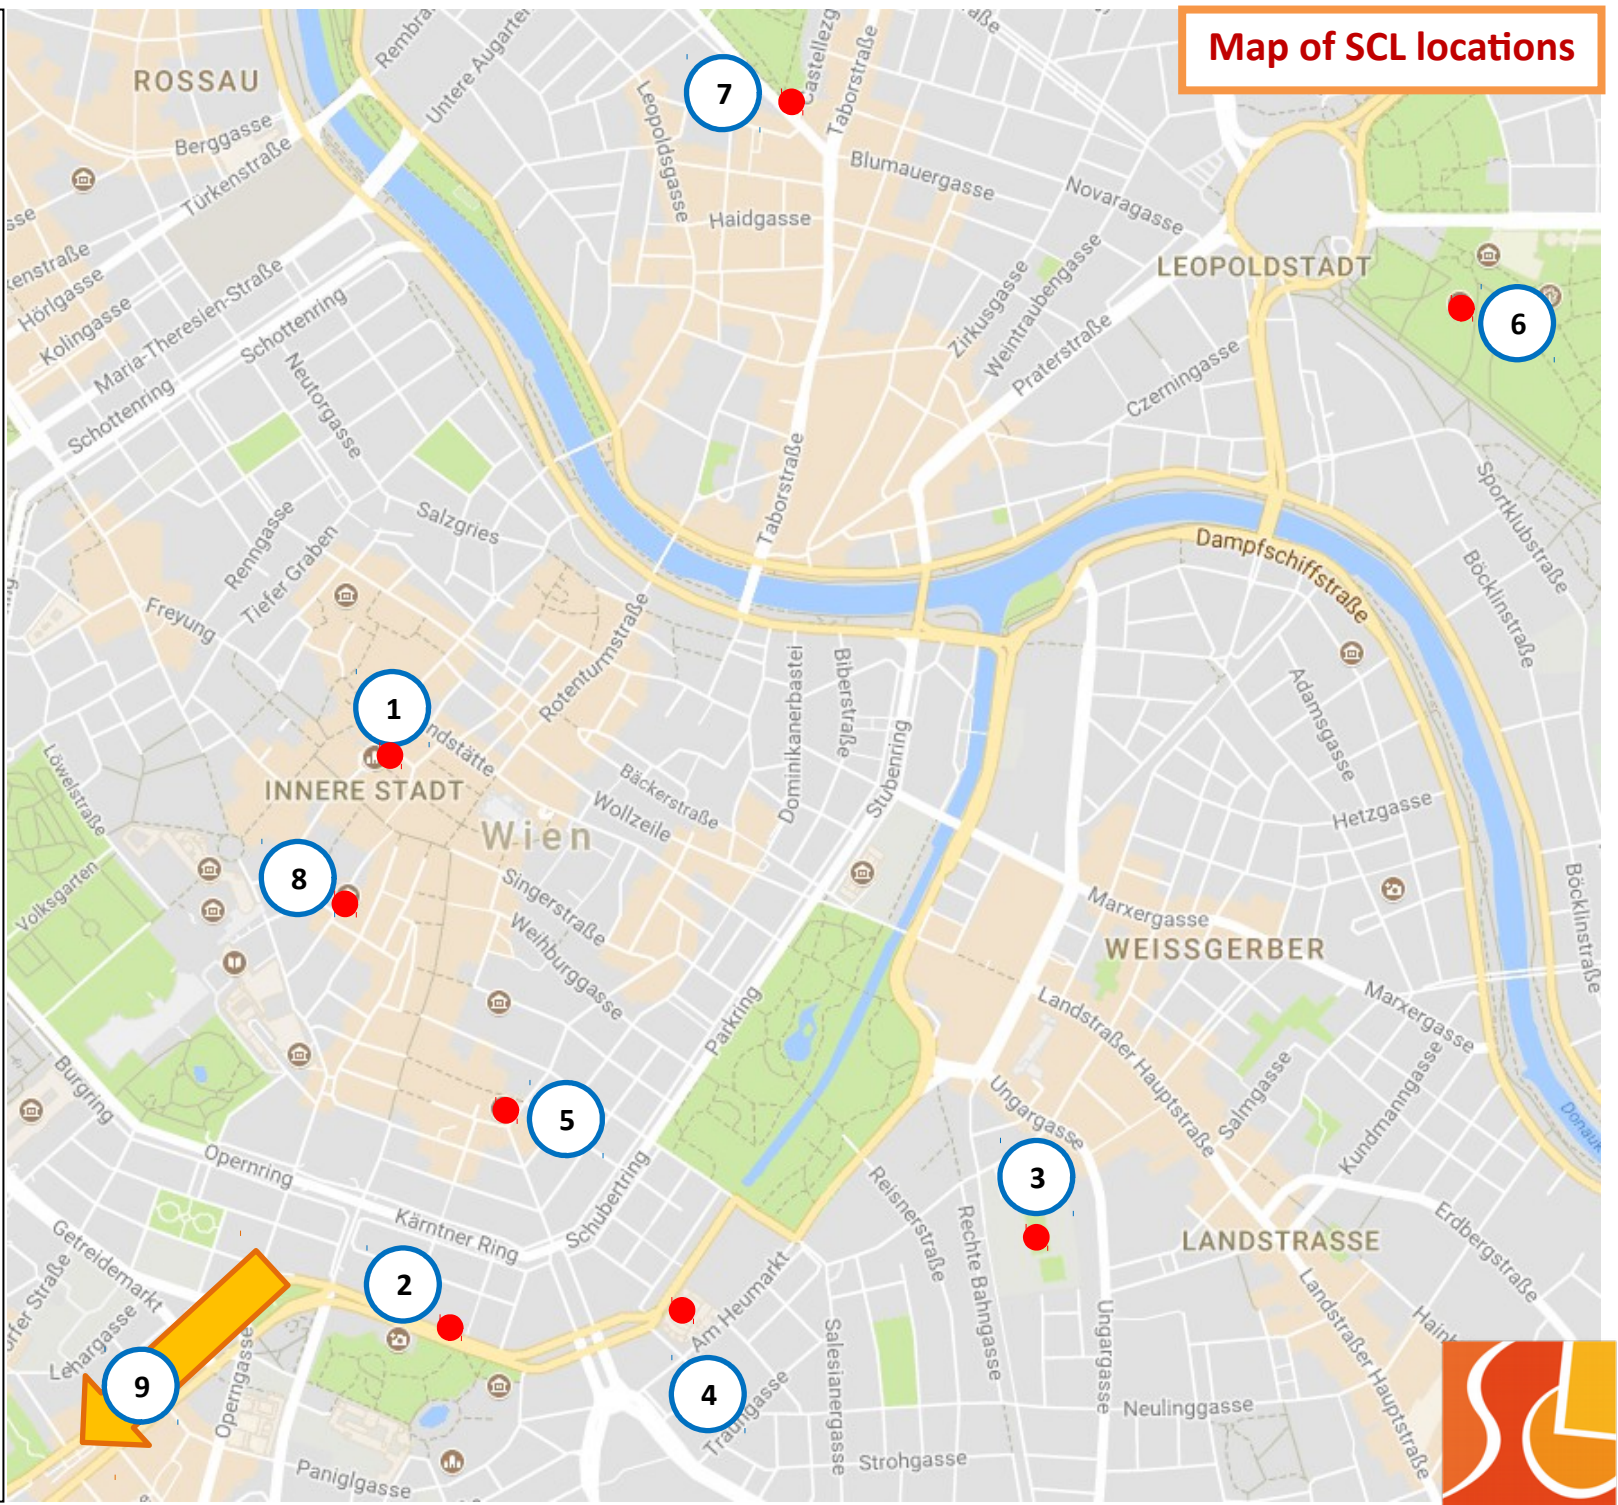

Map of SCL locations

- 1 - St. Stephan's Cathedral  
(Welcome Ceremony)
- 2 - Musikverein  
(Competition / Celebration)
- 3 - MdW University of Music  
(Workshops / Lunchboxes)
- 4 - Wiener Konzerthaus  
(Gala Winners' Concert)
- 5 - House of Music  
(Visit / Additional Concert)
- 6 - Prater  
(Additional Concert)
- 7 - MuTh  
(Additional Concert)
- 8 - Jewish Museum  
(Additional Concert)
- 9 - Eventhotel Pyramide  
(Farewell Reception)